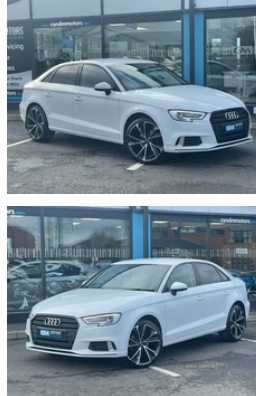

Audi A3 1.6 TDI 110 Sport 4dr | Jun 2015

****DEPOSIT TAKEN****

£9,450

Miles:	87440
Fuel Type:	Diesel
Transmission:	Manual
Colour:	White
Engine Size:	1598
CO2 Emission:	104
Body Style:	Saloon
Insurance group:	18E
Reg:	AU13ASH

****EXAMPLE IMAGES****

KEY FEATURES:

- *AUDI DRIVE SELECT
- *VOICE CONTROL SYSTEM
- *BLUETOOTH
- *BLUETOOTH AUDIO
- *BLACK EDITION STYLING
- *PRIVACY CLASS
- *FRONT SPORTS SEATS
- *DUAL ZONE CLIMATE CONTROL
- *ELECTRIC DOOR MIRRORS
- *HEATED DOOR MIRRORS
- *FRONT AND REAR ELECTRIC WINDOWS
- *FRONT FOG LIGHTS
- *HEATED WINDSCREEN WASHER JETS
- *ELECTRIC HANDBRAKE
- *DAB RADIO
- *USB/AUX INPUT
- *TRIP COMPUTER